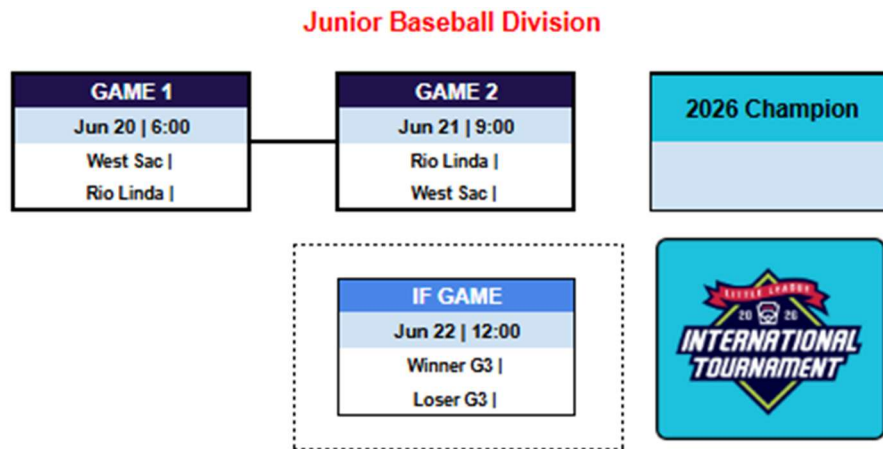

District 6: 8-9-10 Softball All-Stars (Minors 10)

District 6: Little League Softball All-Stars (Majors)